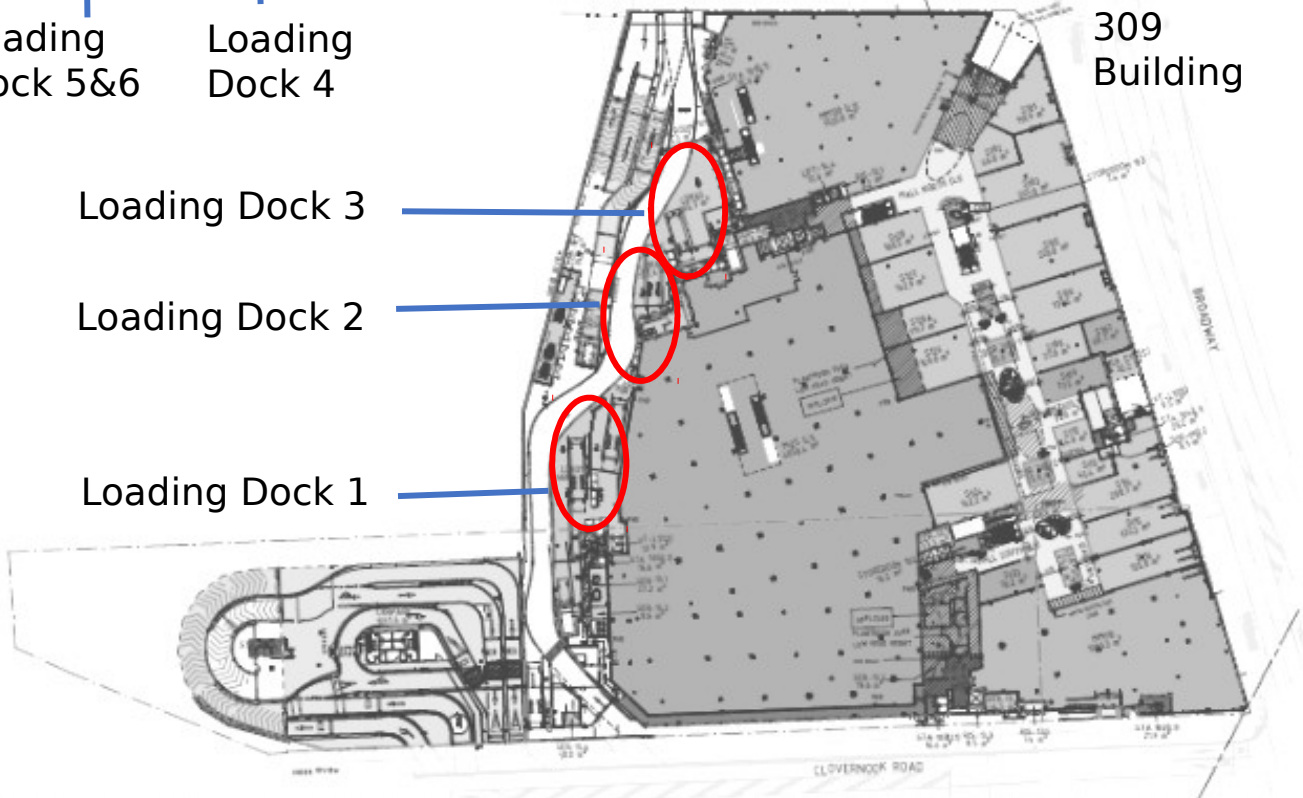

LOADING DOCK 4 (277)

Address:	Morrow Street, Newmarket
Location:	Left side of loading dock zone
Capacity:	4 bookable bags
Height restriction:	2 bays - 5m height 2 bays - 3.5m height
Best for:	All 277 retailers

LOADING DOCK 5 (277)

Exclusive Countdown Dock

LOADING DOCK 6 (277)

Exclusive David Jones Dock

Truck restrictions applicable to all docks;

309 - Trucks larger than 11.5m (rigid and articulated trucks) can not make deliveries to any of the 309 loading docks.

277 - Articulated vehicles cannot use the 277 loading docks between 7.15-9.15am and 2.45-6.00pm weekdays.

Loading Dock Locations

277 Building

Loading Dock 5&6

Loading Dock 4

Loading Dock 3

Loading Dock 2

Loading Dock 1